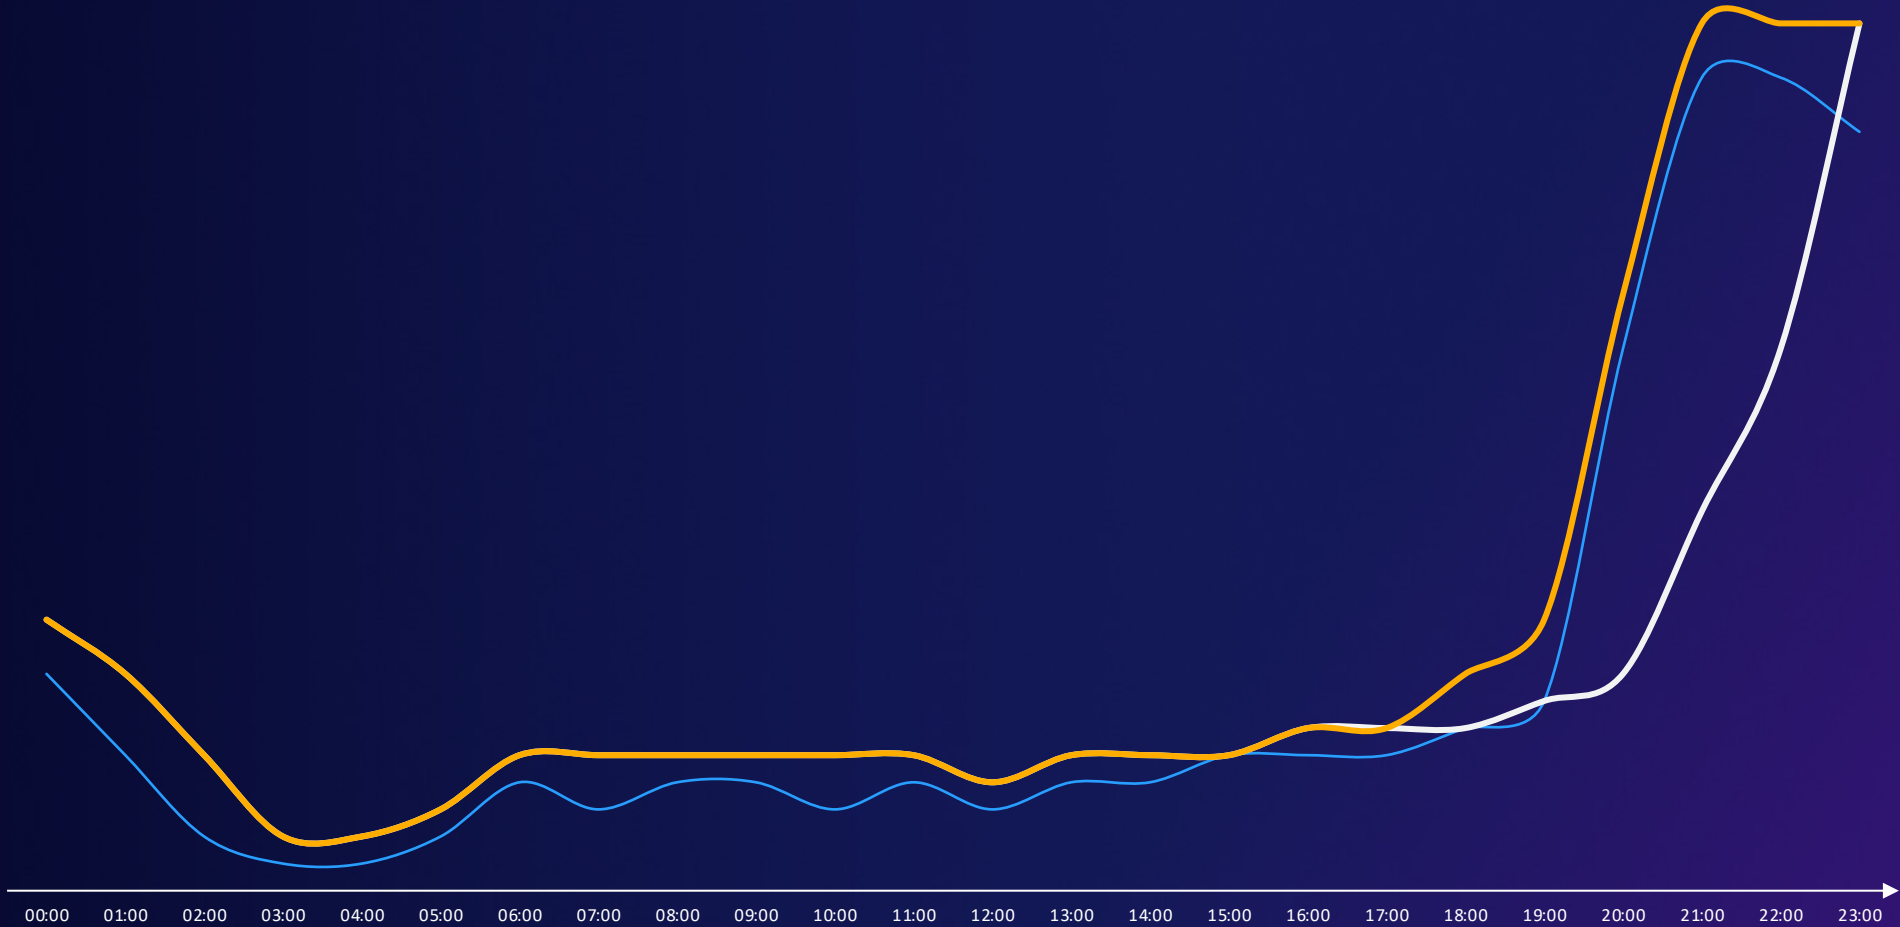

Amazon
CloudWatch

On-The-Fly VoD Packaging

Classic Scaling Policies

Target Tracking Policies

Predictive Scaling

EPG Policies

Classic Scaling Policies

Target Tracking Policies