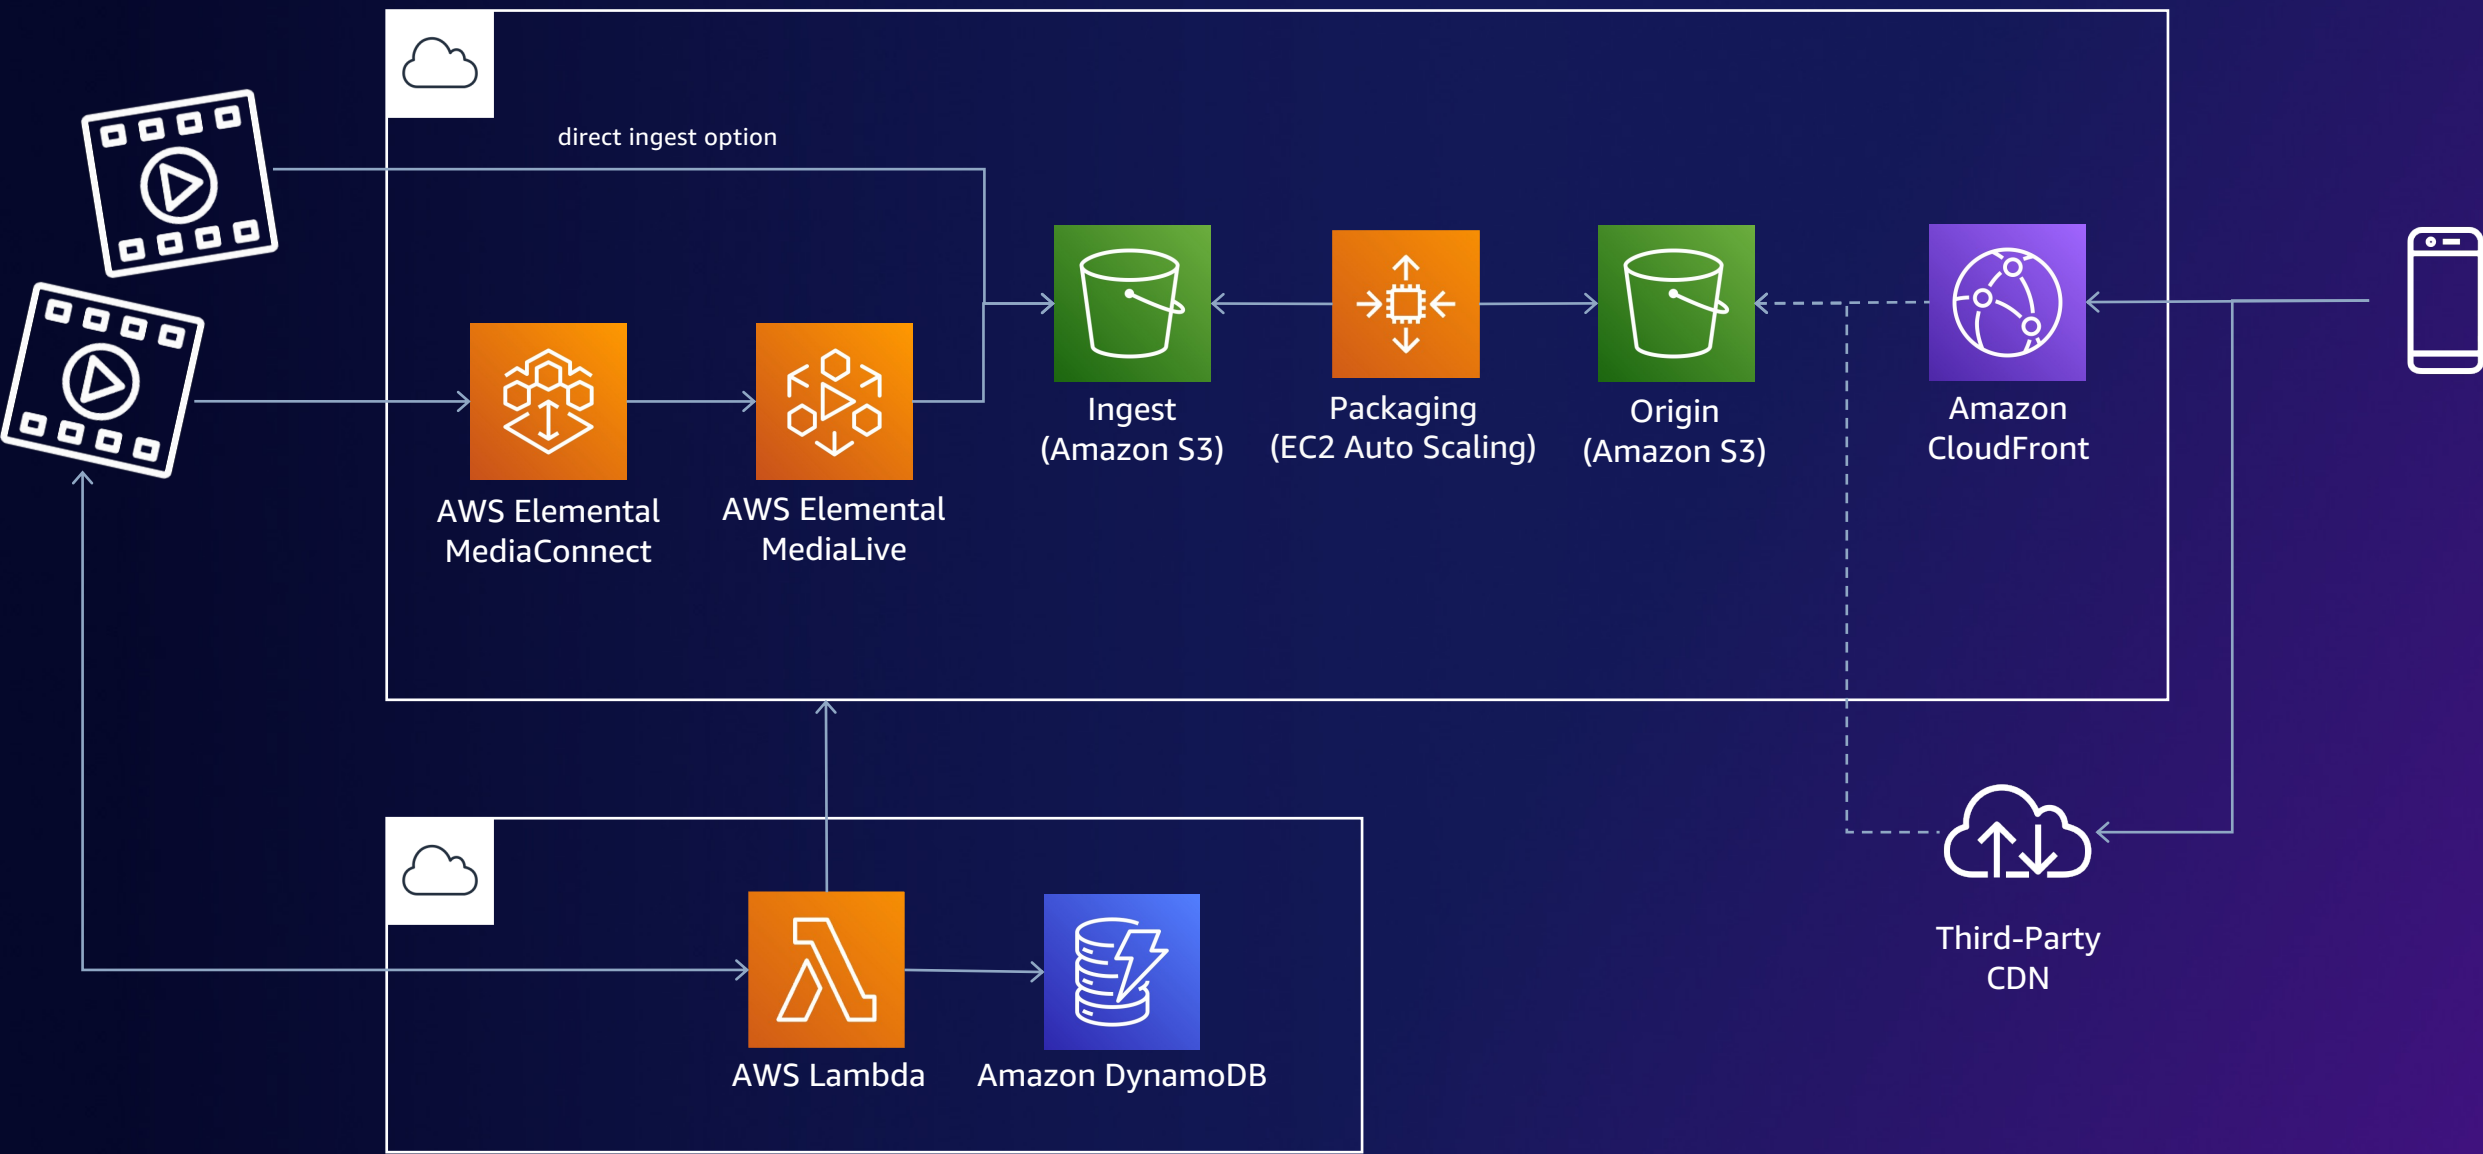

The logo for AWS Summit, featuring the lowercase text 'aws' with the Amazon arrow logo underneath it, followed by the word 'SUMMIT' in all caps. The background is a dark blue gradient with abstract, flowing shapes in shades of purple and blue, and a thin orange line at the bottom right.

Content production

Media supply chain & archive

Broadcast

Direct-to-consumer & streaming

Data science & analytics for media

[Emotional TV Trailer: 2020 Summer Olympics on Joyn]

AWS Direct Connect

Amazon CloudWatch

Amazon
CloudWatch

On-The-Fly VoD Packaging

Classic Scaling Policies

Target Tracking Policies

Predictive Scaling

EPG Policies

Classic Scaling Policies

Target Tracking Policies